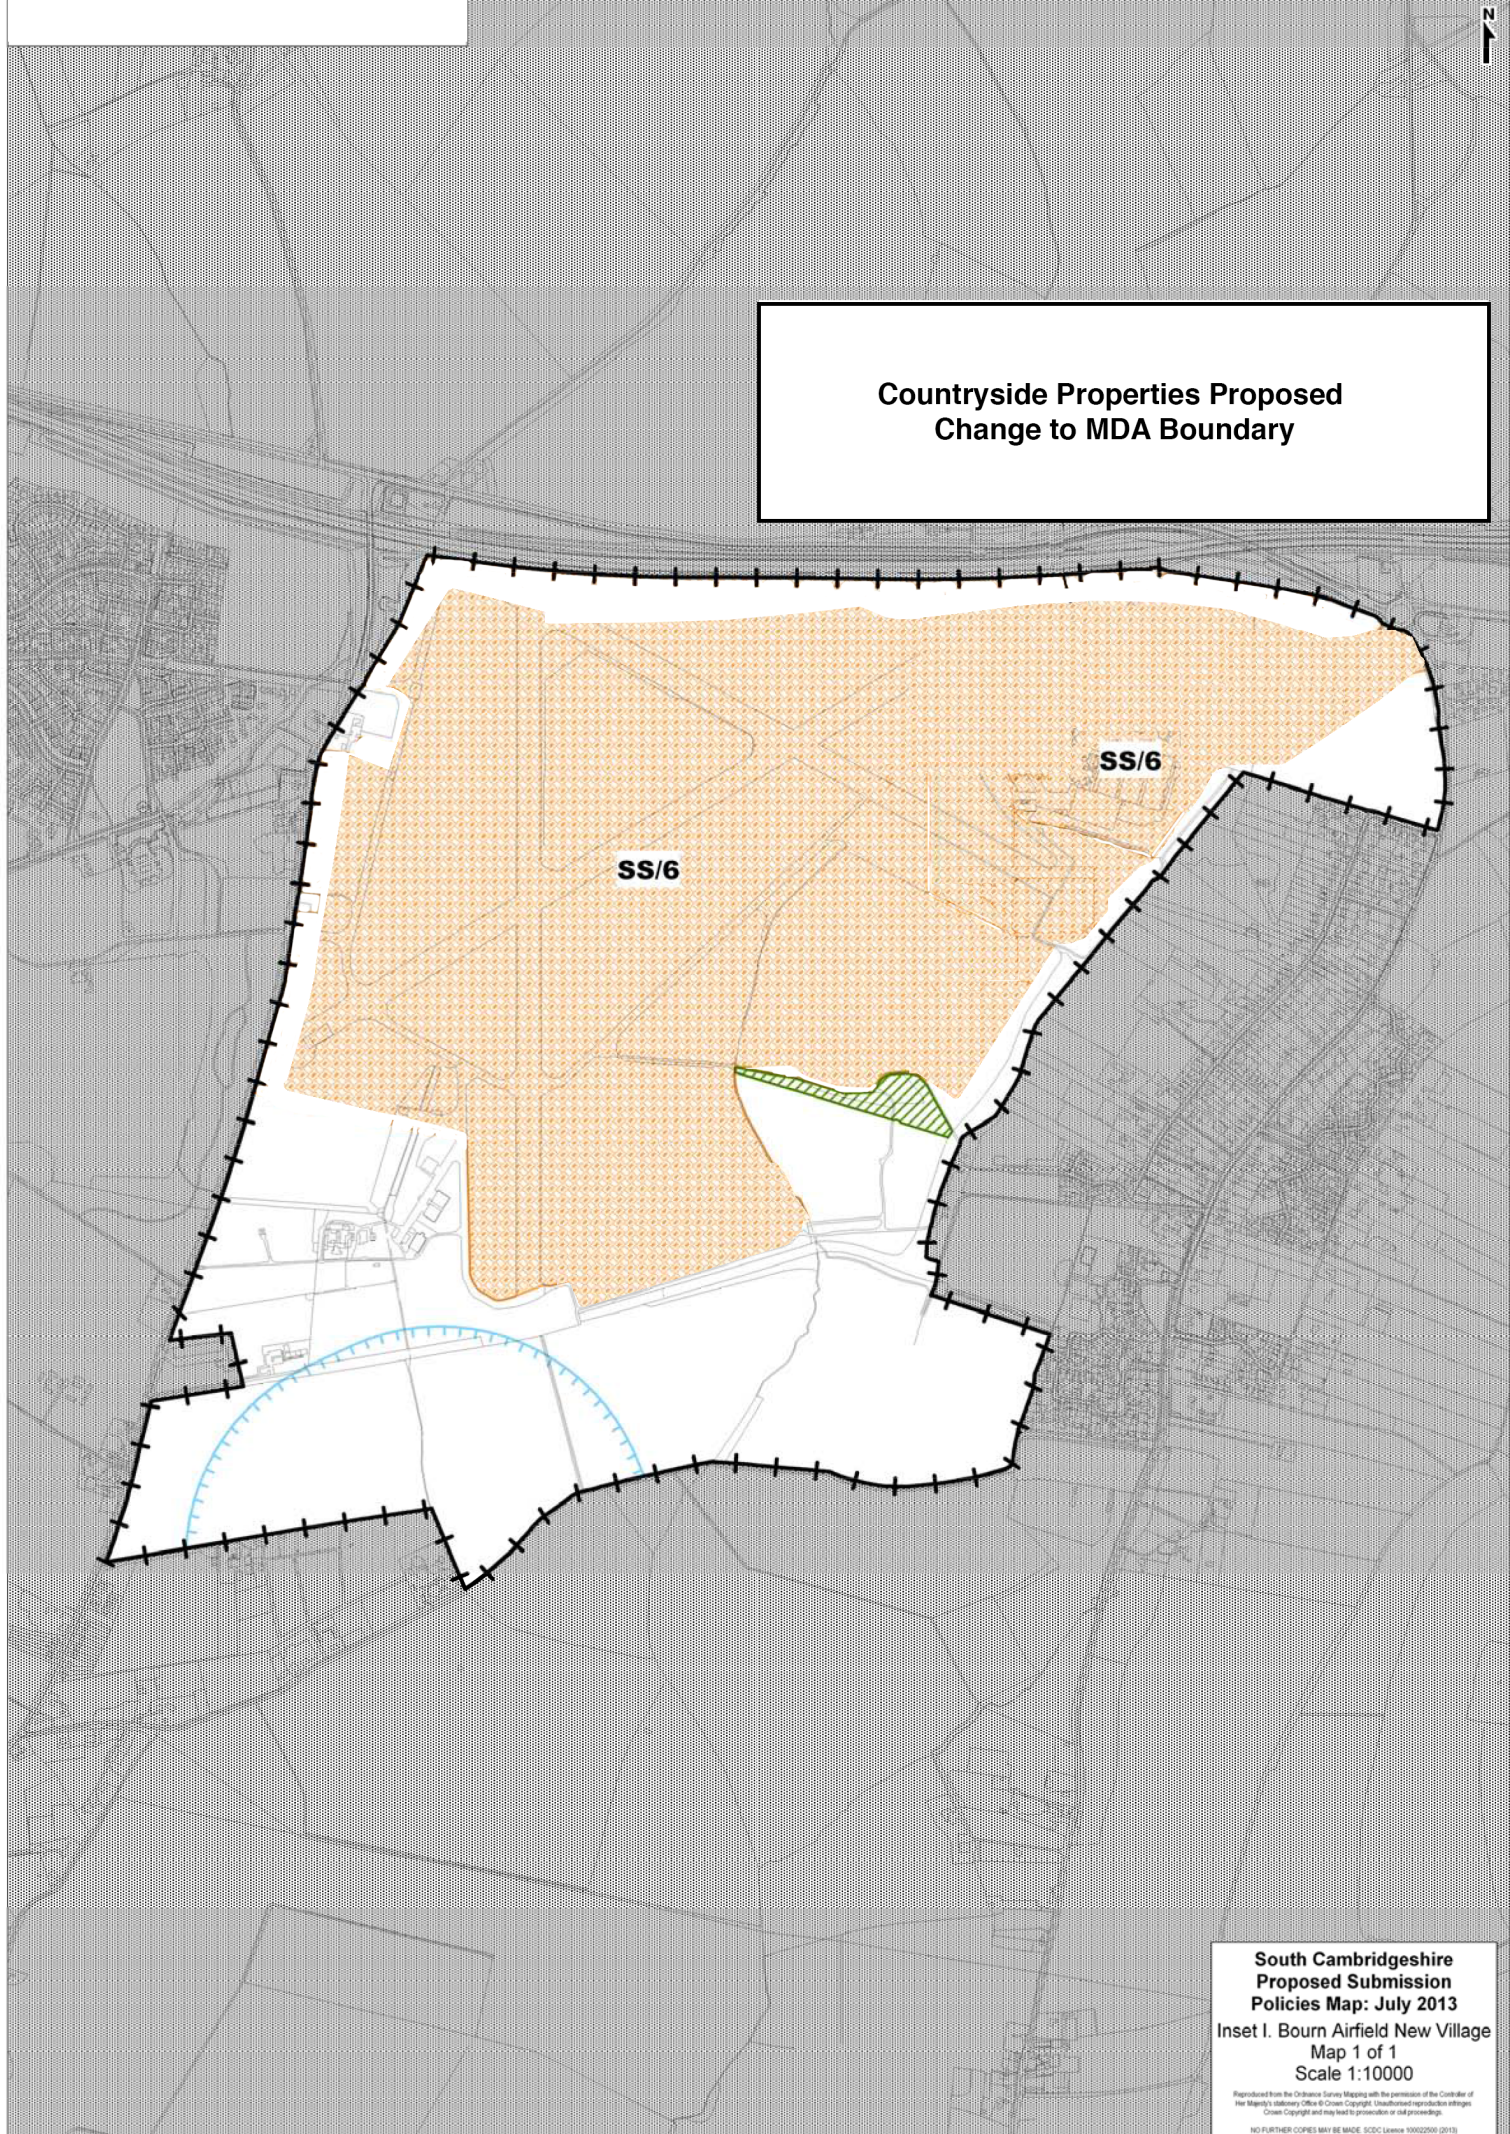

N

**Countryside Properties Proposed
Change to MDA Boundary**

**South Cambridgeshire
Proposed Submission
Policies Map: July 2013**
Inset I. Bourn Airfield New Village
Map 1 of 1
Scale 1:10000

Reproduced from the Ordnance Survey Mapping with the permission of the Controller of Her Majesty's Stationery Office © Crown Copyright. Unauthorised reproduction is illegal. Crown Copyright and may lead to prosecution or civil proceedings.

NO FURTHER COPIES MAY BE MADE. © SCDC Licence 10002200 (2013)